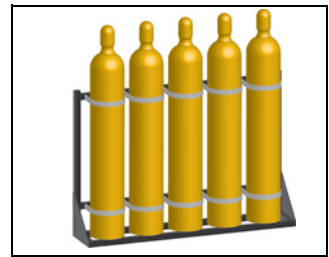

Part Number:	AC70049VLW2
Dimensions:	26" x 40" x 12"
Weight:	50 lbs.
Price:	\$718.00

Part Number:	AC70049VLW3
Dimensions:	36" x 40" x 12"
Weight:	63 lbs.
Price:	\$749.00

Part Number:	AC70049VLW4
Dimensions:	48" x 40" x 12"
Weight:	75 lbs.
Price:	\$832.00

Part Number:	AC70049VLW5
Dimensions:	59" x 40" x 12"
Weight:	87 lbs.
Price:	\$926.00

Part Number:	AC70049VLW6
Dimensions:	70" x 40" x 12"
Weight:	99 lbs.
Price:	\$957.00

Part Number:	AC70049VLW4KD
Dimensions:	26" x 40" x 22"
Weight:	81 lbs.
Price:	\$855.00

Part Number:	AC70049VLW6KD
Dimensions:	36" x 40" x 22"
Weight:	87 lbs.
Price:	\$934.00

Part Number:	AC70049VLW8KD
Dimensions:	48" x 40" x 22"
Weight:	105 lbs.
Price:	\$1,083

Part Number:	AC70049VLW10KD
Dimensions:	59" x 40" x 22"
Weight:	123 lbs.
Price:	\$1,034.00