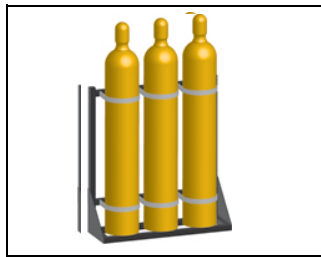

Part Number:	AC70049VLW2
Dimensions:	26" x 40" x 12"
Weight:	50 lbs.
Price:	\$718.00

Part Number:	AC70049VLW3
Dimensions:	36" x 40" x 12"
Weight:	63 lbs.
Price:	\$749.00

Part Number:	AC70049VLW4
Dimensions:	48" x 40" x 12"
Weight:	75 lbs.
Price:	\$832.00

Part Number:	AC70049VLW5
Dimensions:	59" x 40" x 12"
Weight:	87 lbs.
Price:	\$926.00

Part Number:	AC70049VLW6
Dimensions:	70" x 40" x 12"
Weight:	99 lbs.
Price:	\$957.00

Part Number:	AC70049VLW4KD
Dimensions:	26" x 40" x 22"
Weight:	81 lbs.
Price:	\$855.00

Part Number:	AC70049VLW6KD
Dimensions:	36" x 40" x 22"
Weight:	87 lbs.
Price:	\$934.00

Part Number:	AC70049VLW8KD
Dimensions:	48" x 40" x 22"
Weight:	105 lbs.
Price:	\$1,083

Part Number:	AC70049VLW10KD
Dimensions:	59" x 40" x 22"
Weight:	123 lbs.
Price:	\$1,034.00