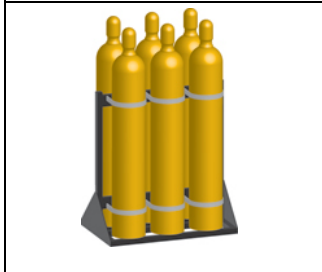

Part Number:	AC70049VLW2
Dimensions:	26" x 40" x 12"
Weight:	50 lbs.
Price:	\$718.00

Part Number:	AC70049VLW3
Dimensions:	36" x 40" x 12"
Weight:	63 lbs.
Price:	\$749.00

Part Number:	AC70049VLW4
Dimensions:	48" x 40" x 12"
Weight:	75 lbs.
Price:	\$832.00

Part Number:	AC70049VLW5
Dimensions:	59" x 40" x 12"
Weight:	87 lbs.
Price:	\$926.00

Part Number:	AC70049VLW6
Dimensions:	70" x 40" x 12"
Weight:	99 lbs.
Price:	\$957.00

Part Number:	AC70049VLW4KD
Dimensions:	26" x 40" x 22"
Weight:	81 lbs.
Price:	\$855.00