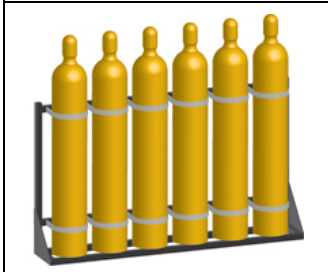

Part Number:	AC70049VLW2
Dimensions:	26" x 40" x 12"
Weight:	50 lbs.
Price:	\$718.00

Part Number:	AC70049VLW3
Dimensions:	36" x 40" x 12"
Weight:	63 lbs.
Price:	\$749.00

Part Number:	AC70049VLW4
Dimensions:	48" x 40" x 12"
Weight:	75 lbs.
Price:	\$832.00

Part Number:	AC70049VLW5
Dimensions:	59" x 40" x 12"
Weight:	87 lbs.
Price:	\$926.00

Part Number:	AC70049VLW6
Dimensions:	70" x 40" x 12"
Weight:	99 lbs.
Price:	\$957.00

Part Number:	AC70049VLW4KD
Dimensions:	26" x 40" x 22"
Weight:	81 lbs.
Price:	\$855.00

Part Number:	AC70049VLW6KD
Dimensions:	36" x 40" x 22"
Weight:	87 lbs.
Price:	\$934.00

Part Number:	AC70049VLW8KD
Dimensions:	48" x 40" x 22"
Weight:	105 lbs.
Price:	\$1,083

Part Number:	AC70049VLW10KD
Dimensions:	59" x 40" x 22"
Weight:	123 lbs.
Price:	\$1,034.00