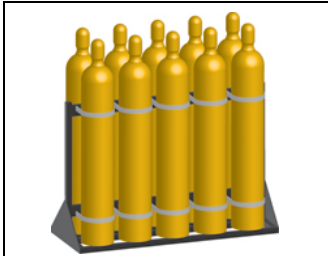

Part Number:	AC70049VLW2
Dimensions:	26" x 40" x 12"
Weight:	50 lbs.
Price:	\$718.00

Part Number:	AC70049VLW3
Dimensions:	36" x 40" x 12"
Weight:	63 lbs.
Price:	\$749.00

Part Number:	AC70049VLW4
Dimensions:	48" x 40" x 12"
Weight:	75 lbs.
Price:	\$832.00

Part Number:	AC70049VLW5
Dimensions:	59" x 40" x 12"
Weight:	87 lbs.
Price:	\$926.00

Part Number:	AC70049VLW6
Dimensions:	70" x 40" x 12"
Weight:	99 lbs.
Price:	\$957.00

Part Number:	AC70049VLW4KD
Dimensions:	26" x 40" x 22"
Weight:	81 lbs.
Price:	\$855.00

Part Number:	AC70049VLW6KD
Dimensions:	36" x 40" x 22"
Weight:	87 lbs.
Price:	\$934.00

Part Number:	AC70049VLW8KD
Dimensions:	48" x 40" x 22"
Weight:	105 lbs.
Price:	\$1,083

Part Number:	AC70049VLW10KD
Dimensions:	59" x 40" x 22"
Weight:	123 lbs.
Price:	\$1,034.00